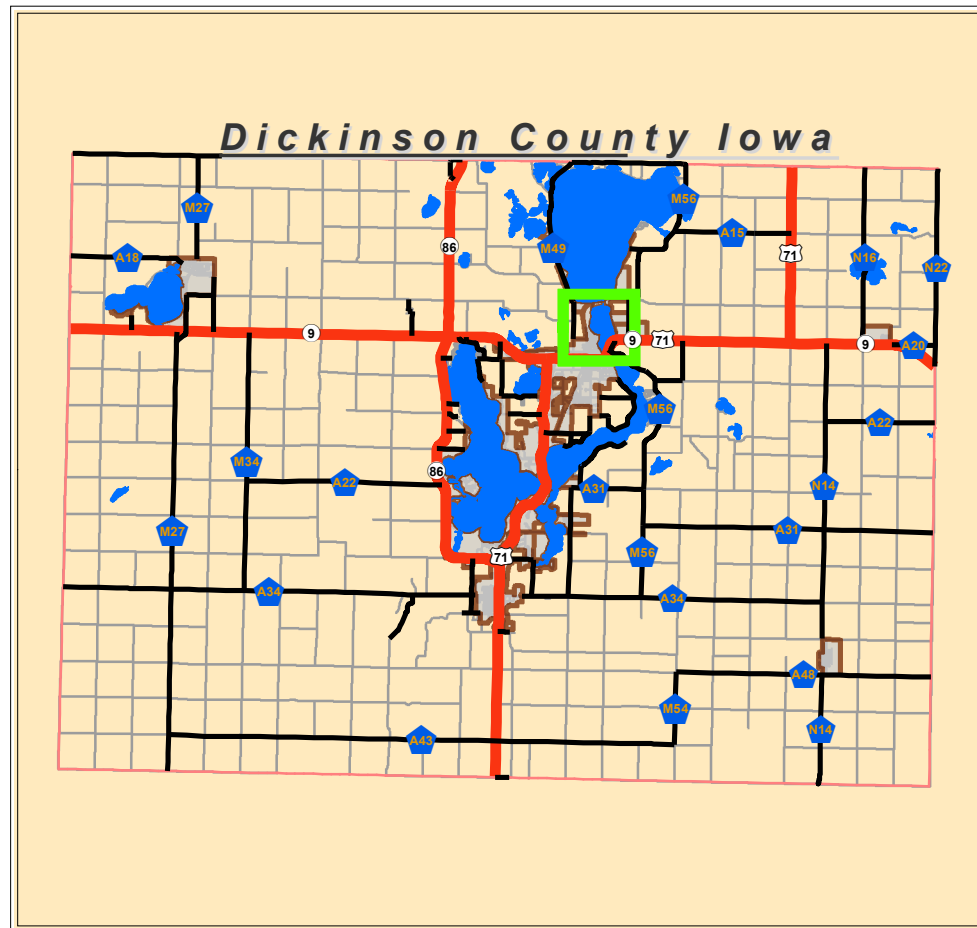

St. Margaret Cemetery
Peoria Ave./240th Ave.
1.5 miles N of Hwy 9/71
Spirit Lake, Iowa

- Legend**
- Gravel Road
 - City Street
 - Paved County Road
 - State Highway
 - Cemeteries
 - City Limits

Dickinson County GIS does not guarantee this map to be free from errors or inaccuracies and disclaims any responsibility or liability for the interpretations of this map or decisions based thereon.

Map produced by Dickinson County GIS; Amy Schmeling, GIS Coordinator 712.336.6341