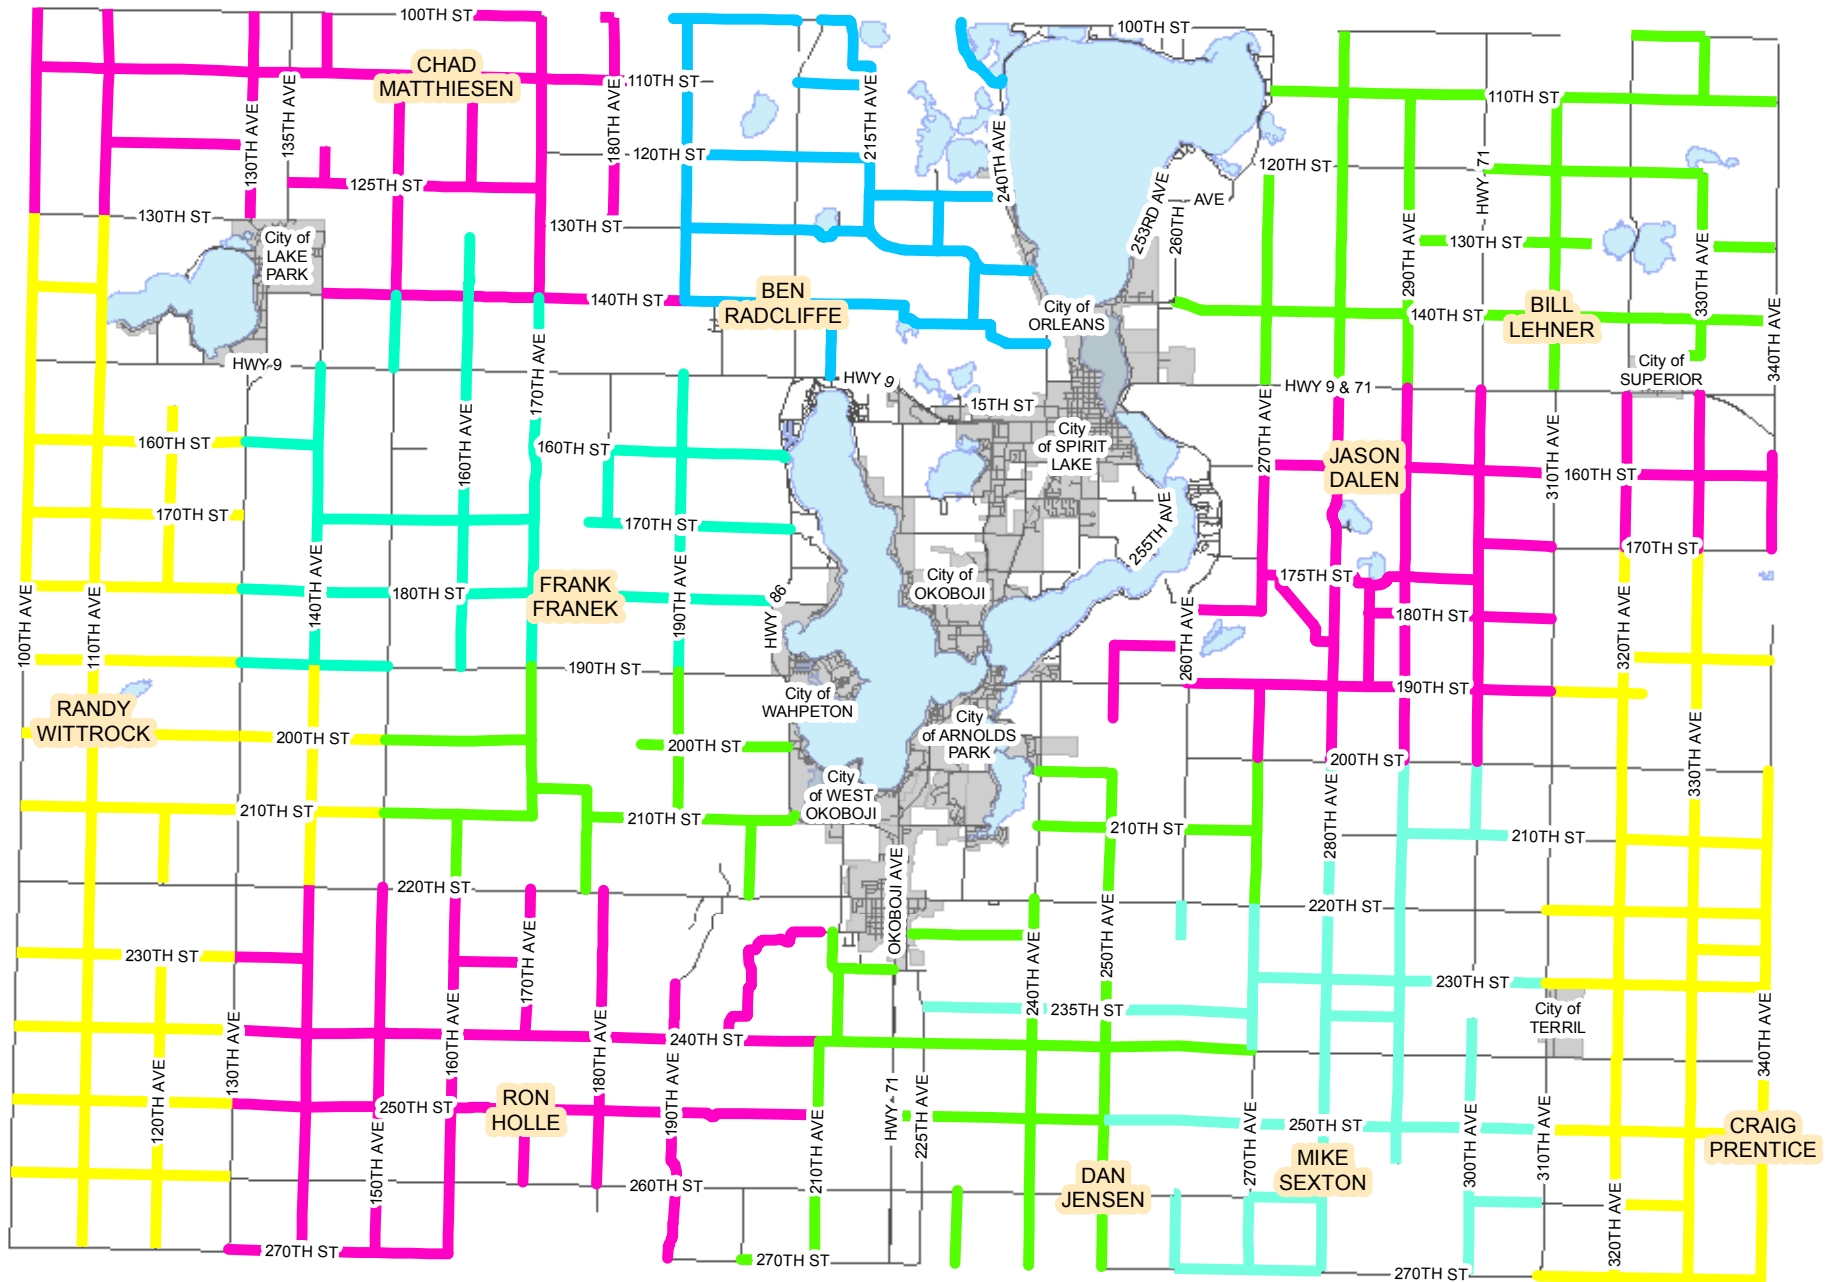

Dickinson County Summer Road Maintenance

Legend

- | | | | |
|-----------------|--------------|-------------|----------------|
| CHAD MATTHIESEN | FRANK FRANEK | BILL LEHNER | CRAIG PRENTICE |
| RANDY WITTRICK | RON HOLLE | JASON DALEN | |
| BEN RADCLIFFE | DAN JENSEN | MIKE SEXTON | |