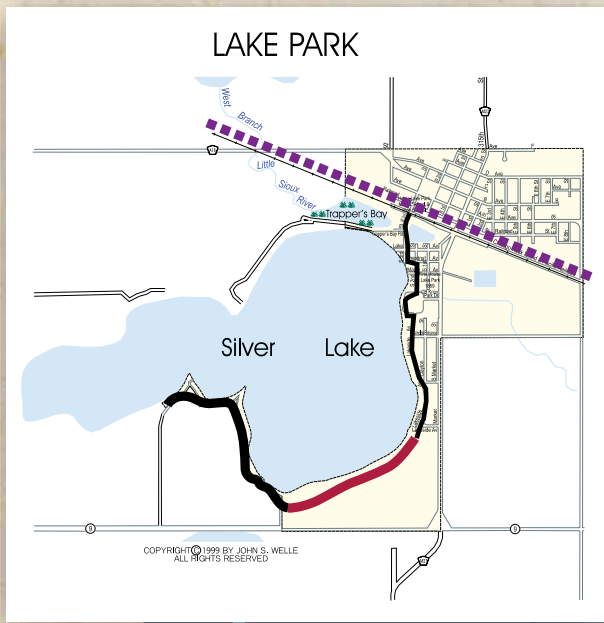

# DICKINSON COUNTY RECREATIONAL TRAILS

## MAP LEGEND

- Existing Trail
- Local Street Route
- - - Bicycle Loop
- - - Emmet County Bicycle Loop
- - - Future Development
- - - Rail Trail Tatonka Ska Trace (Future Development)
- P Parking Area
- R Restroom
- ⚙️ Arnolds Park Amusement Park
- Wildlife Management Area/Preserve
- City Park
- 🦢 Trumpeter Swan Observation Area
- ⬆️ Wind Generators
- 🚣 Canoe Launch
- 🏠 Lakes Regional Health Care
- Y The YMCA
- ~ River With Canoe Route