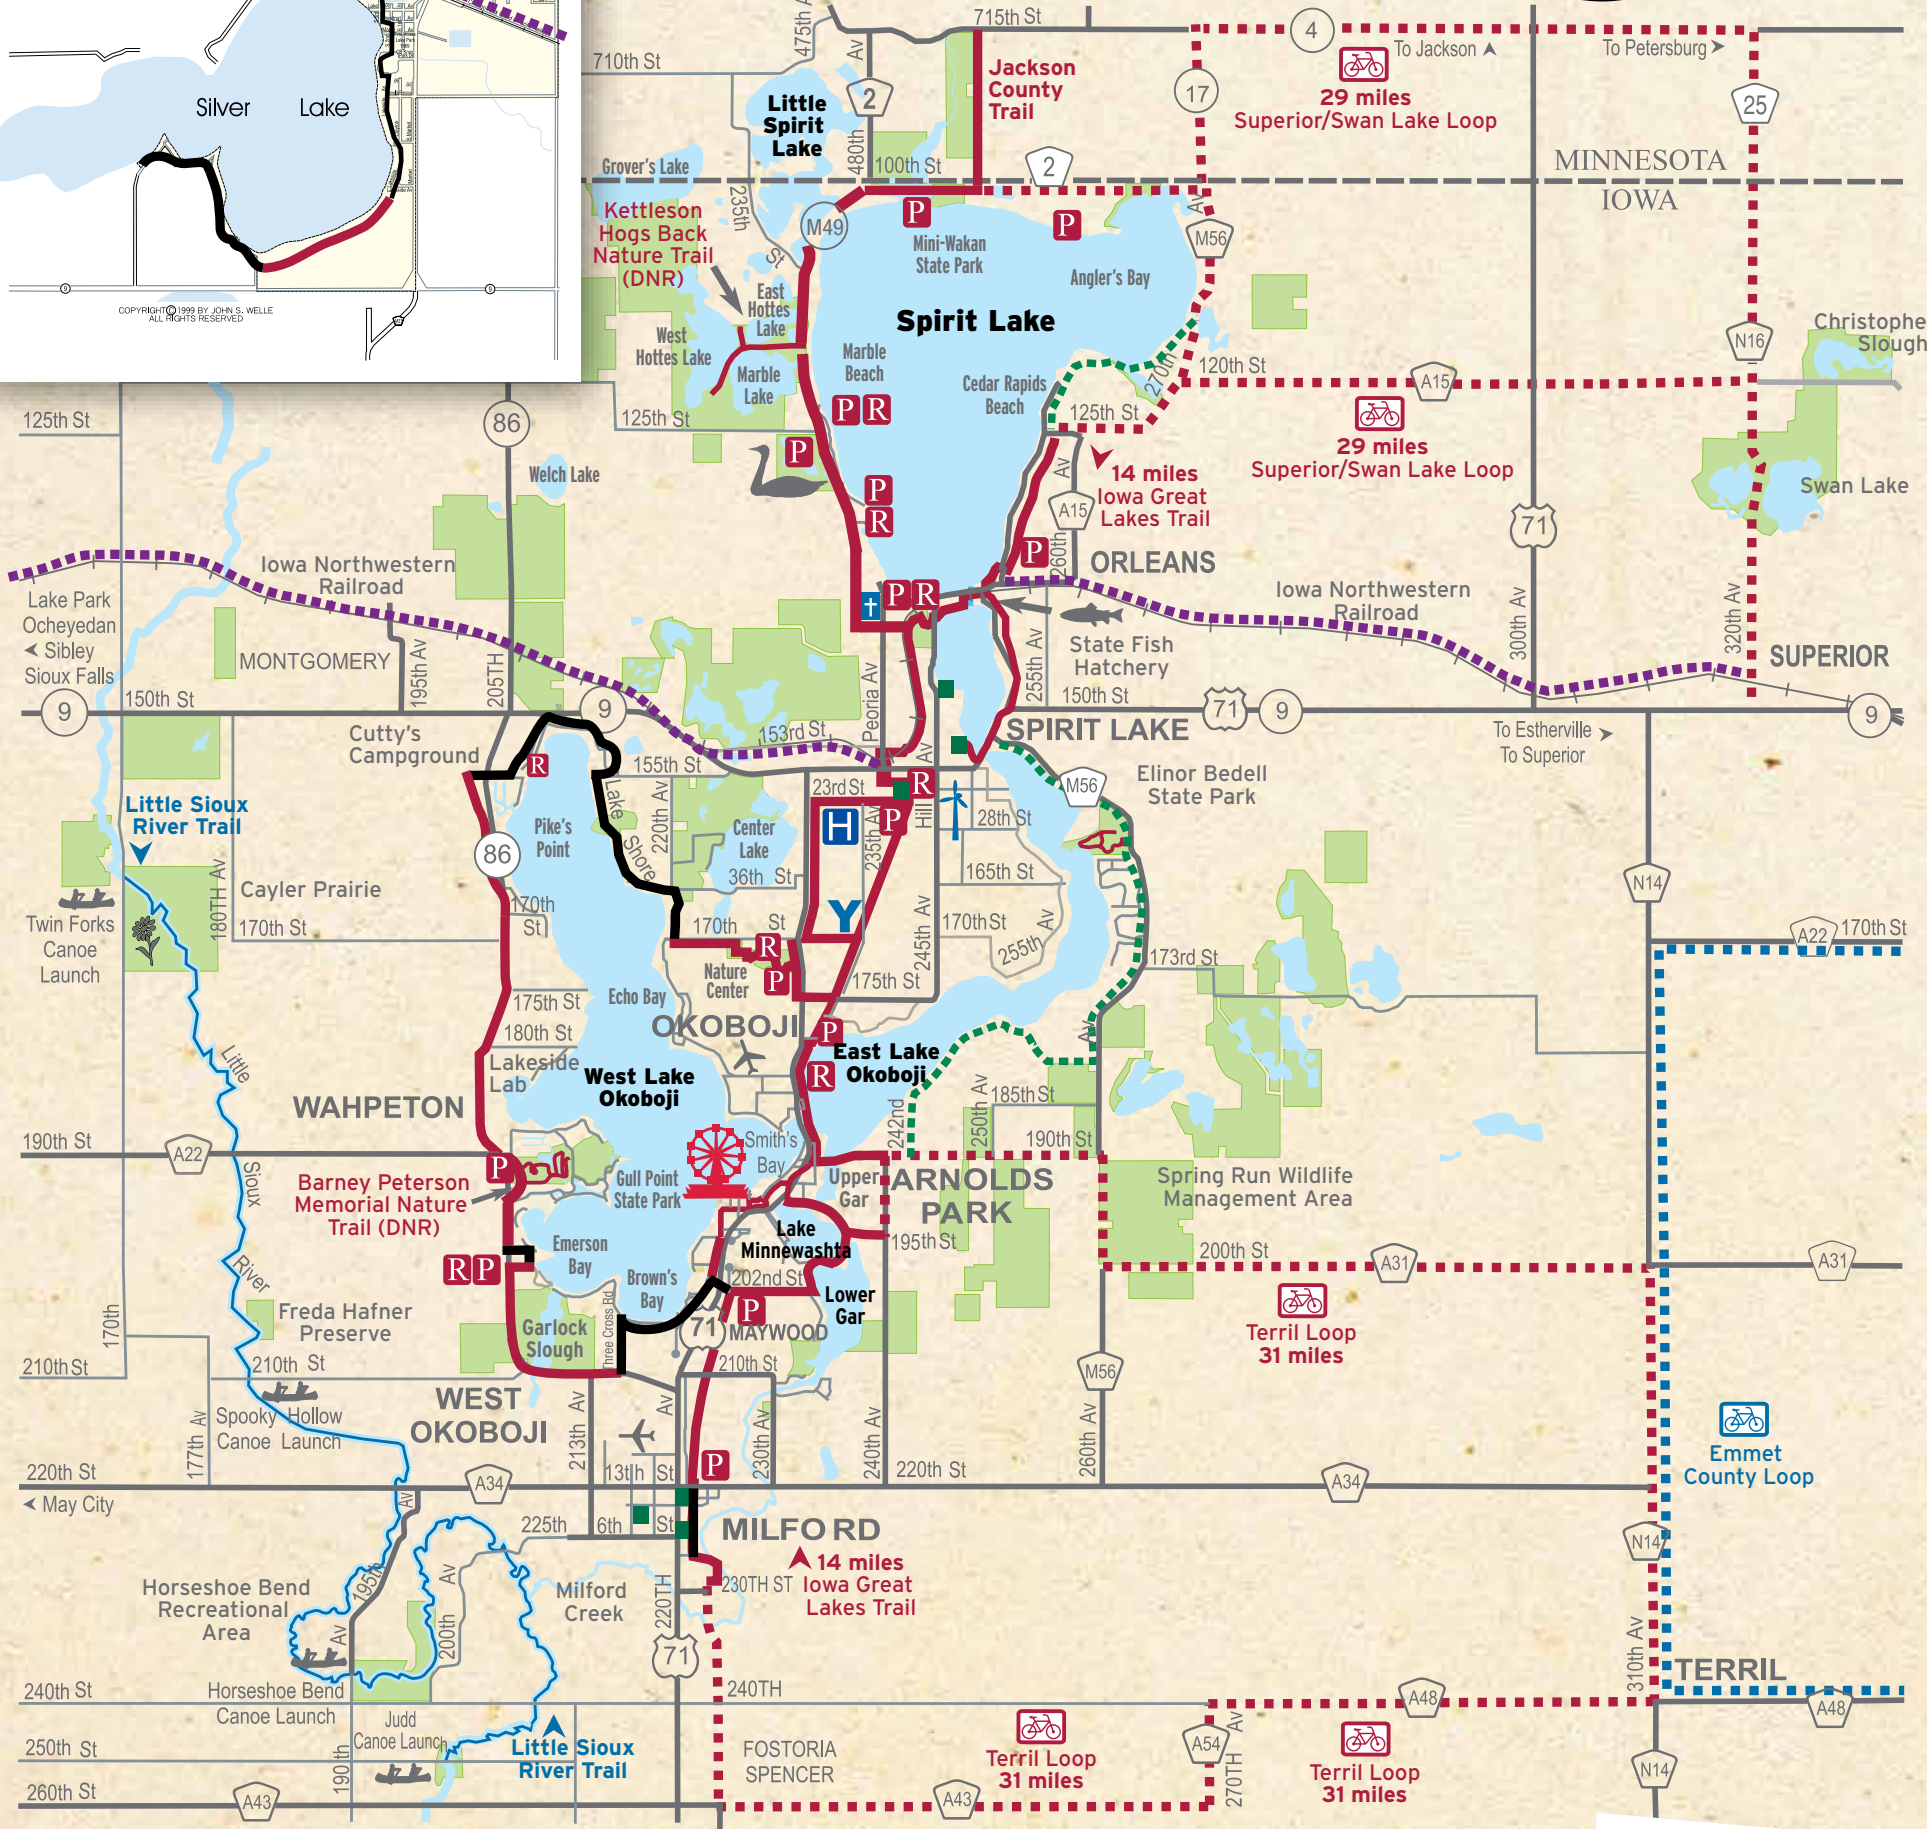

# DICKINSON COUNTY RECREATIONAL TRAILS

## MAP LEGEND

- Existing Trail
- Local Street Route
- - - Bicycle Loop
- - - Emmet County Bicycle Loop
- - - Future Development
- - - Rail Trail Tatonka Ska Trace (Future Development)
- P Parking Area
- R Restroom
- ⚙️ Arnolds Park Amusement Park
- Wildlife Management Area/Preserve
- City Park
- 🦢 Trumpeter Swan Observation Area
- ⬆️ Wind Generators
- 🚣 Canoe Launch
- 🏠 Lakes Regional Health Care
- Y The YMCA
- ~ River With Canoe Route

Support Dickinson County Trails. Send your donation to: Friends of the Trails, PO Box 304, Okoboji, IA 51355. Thank you!