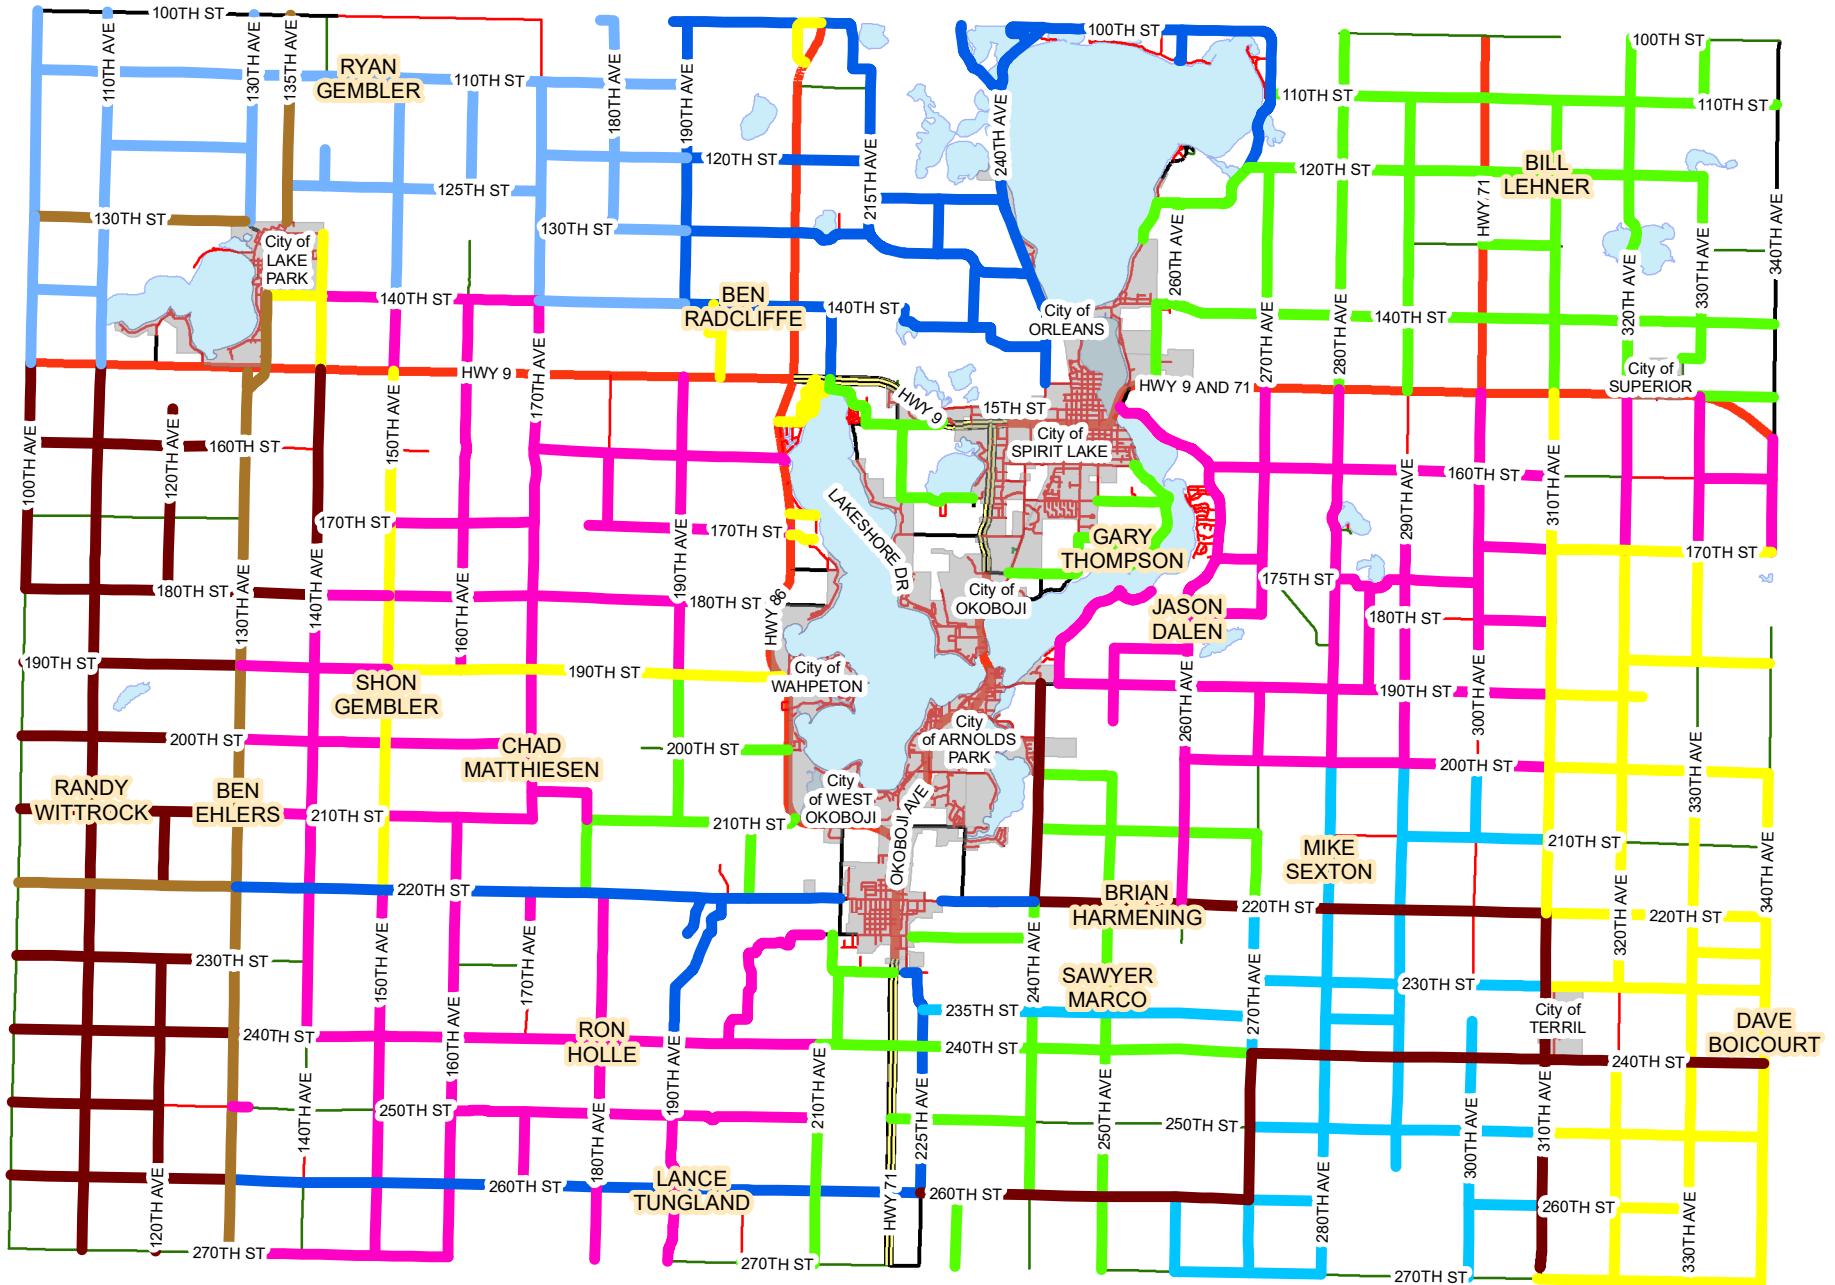

Dickinson County Winter Road Maintenance

Legend

EMPLOYEE

	RANDY WITTRÖCK		LANCE TUNGLAND		SAWYER MARCO
	RYAN GEMBLER		BEN RADCLIFFE		GARY THOMPSON
	BEN EHLERS		SHON GEMBLER		BILL LEHNER
	CHAD MATTHIESEN		RON HOLLE		JASON DALEN
					BRIAN HARMENING
					DAVE BOICOURT